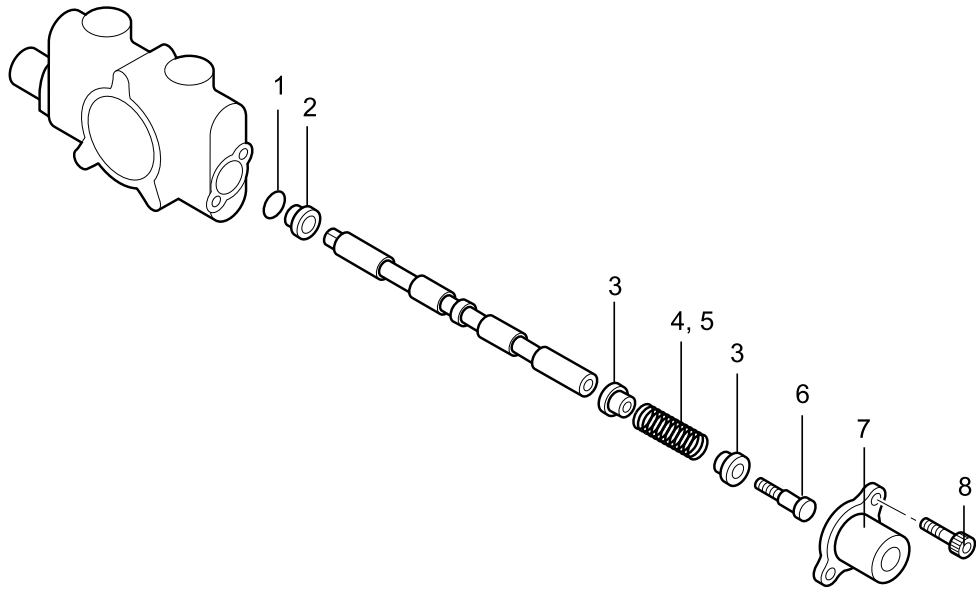

A030	CYLINDER HEAD		
A040	MAIN MOVING PARTS		
A050	TIMING PARTS		
A060	FUEL SUPPLY PARTS		
A070	FUEL INJECTION PUMP		
A080	NOZZLE & NOZZLE HOLDER		
A090	FUEL FILTER(A)		
A100	FUEL FILTER(B)		
A110	GOVERNOR PARTS		
A120	LUBRICATING PARTS		
A130	COOLING PARTS		
A150	INTAKE & EXHAUST PARTS		
A170	MUFFLER		
A180	ELECTRIC PARTS		2006. 7.31 REV.6G
A190	STARTER		
A200	ALTERNATOR		
A210	INSTRUMENT PARTS		
A220	REPAIR GASKET KIT		

Item	Part_No	IS	Ord	T	Description	Qty	Serial_No	ITC	Remark
1	XJDH-03976				SWING POST	1			
2	XJDH-03977				PIN-SWING POST	1			
3	XJDH-01148				COLLAR-POST PIN	1			
4	XJDH-01149				WASHER	1			
5	XJDH-00083				BOLT	1			
6	XJDH-01476				PIN	2			
7	XJDH-01181				COLLAR	2			
8	XJDH-00070				BOLT	2			
9	XJDH-00280				WASHER	2			
10	XJDH-03978				BOOM	1			INC 11,12
11	XJDH-01420				.BUSHING	2			
12	XJDH-00362				.SEAL-DUST	2			
13	XJDH-00373				NIPPLE-GREASE	1			
14	XJDH-03979				PIN-BOOM	1			
15	XJDH-01181				COLLAR	1			
16	XJDH-00070				BOLT	1			
17	XJDH-00280				WASHER	1			
18	XJDH-03980				PIN	1			
19	XJDH-01181				COLLAR	1			
20	XJDH-00070				BOLT	1			
21	XJDH-00280				WASHER	1			
22	XJDH-01482				PIN	2			
23	XJDH-01181				COLLAR	2			
24	XJDH-00070				BOLT	2			
25	XJDH-00280				WASHER	2			
26	XJDH-03987				COVER-BOOM CYL	1			

Item	Part_No	IS	Ord	T	Description	Qty	Serial_No	ITC	Remark
27	XJDH-00069				BOLT	1			
28	XJDH-00280				WASHER	1			
29	XJDH-01524				TUBE-VINYL	2			

Item	Part_No	IS	Ord	T	Description	Qty	Serial_No	ITC	Remark
1	XJDH-04104				LEVER-DOZER	1			INC 2
2	XJDH-00320				.BUSHING	2			
3	XJDH-02890				NUT	1			
4	XJDH-01005				GRIP	1			
5	XJDH-04105				SHAFT	1			
6	XJDH-00057				BOLT	2			
7	XJDH-00278				WASHER	2			
8	XJDH-00057				BOLT	1			
9	XJDH-00264				WASHER	1			
10	XJDH-00022				BOLT	1			
11	XJDH-00027				BOLT	1			
12	XJDH-00184				NUT	2			
13	XJDH-04091				END-ROD	2			
14	XJDH-04106				WIRE-PUSH PULL	1			
15	XJDH-00182				NUT	2			
16	XJDH-01402				PIN	2			
17	XJDH-00253				WASHER	2			
18	XJDH-04092				PIN-SPLIT	2			