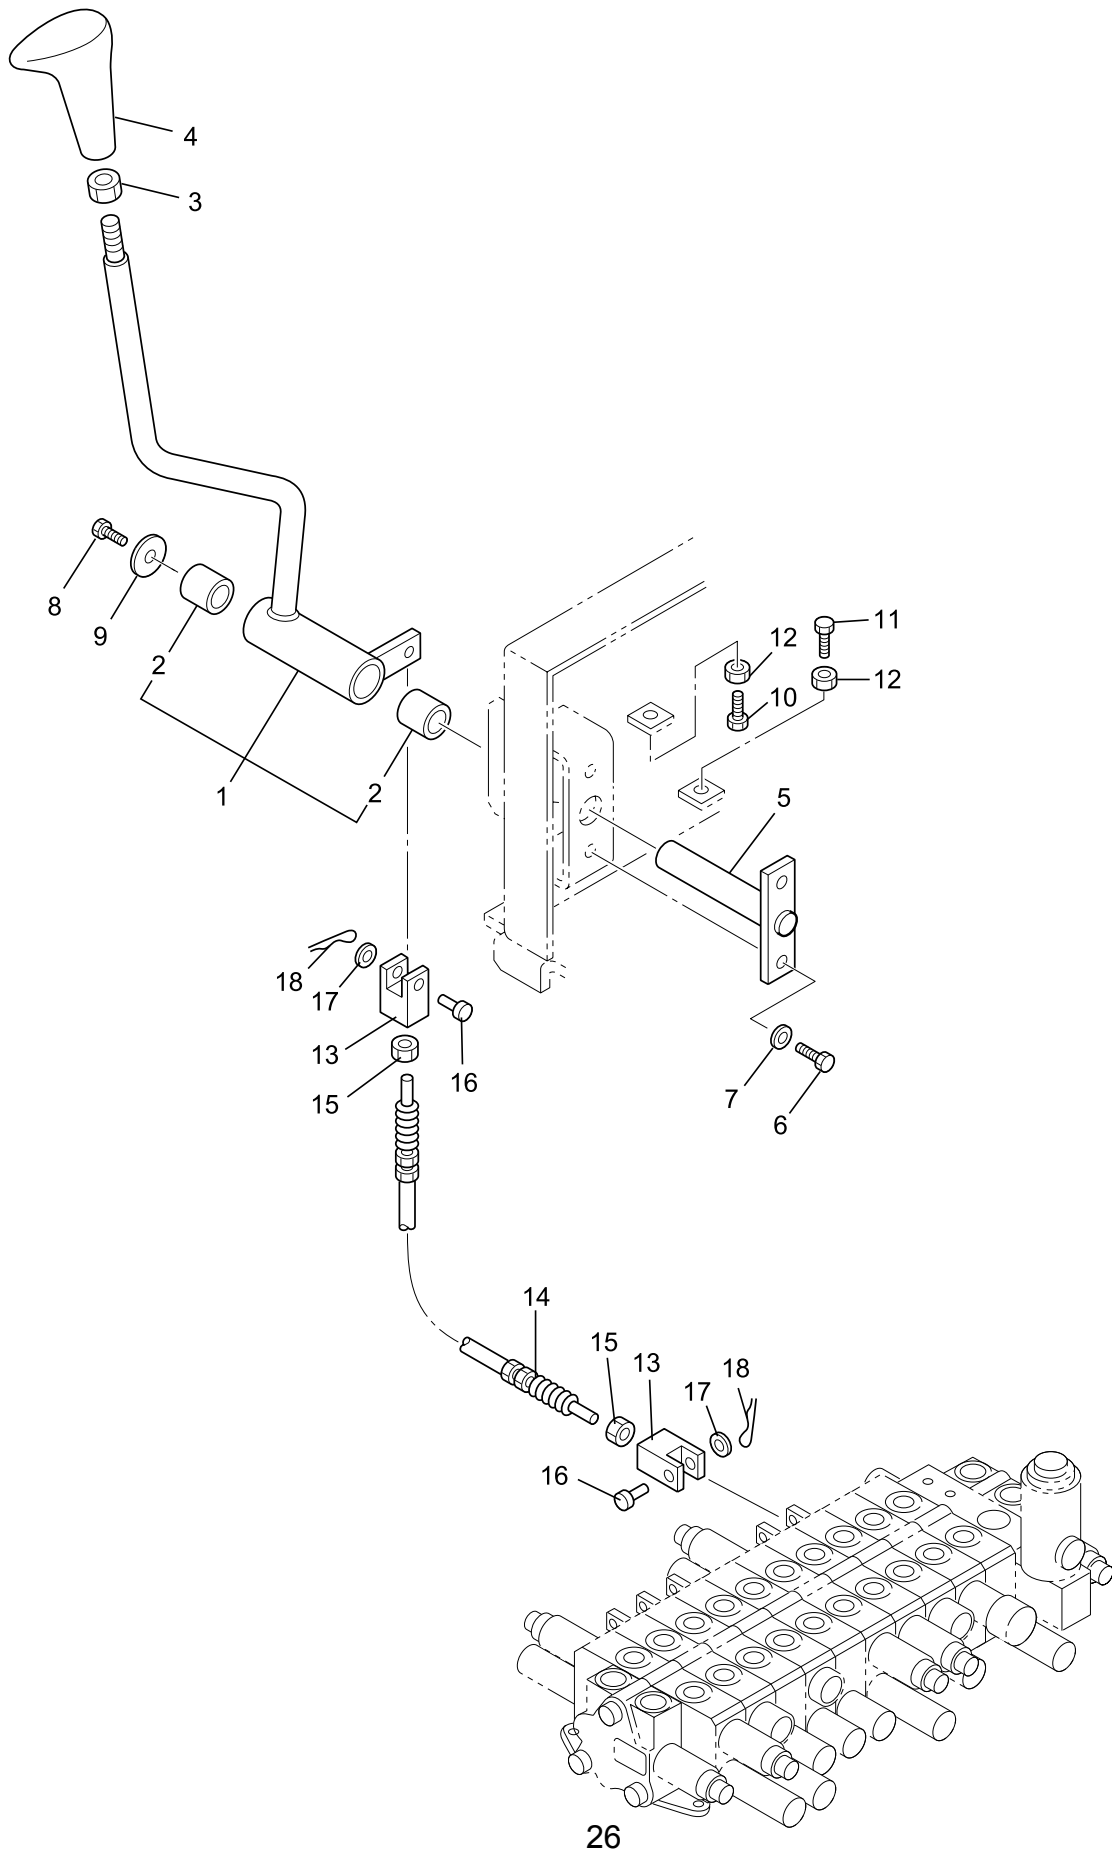

Item	Part_No	IS	Ord	T	Description	Qty	Serial_No	ITC	Remark
1	XJDH-04104				LEVER-DOZER	1			INC 2
2	XJDH-00320				.BUSHING	2			
3	XJDH-02890				NUT	1			
4	XJDH-01005				GRIP	1			
5	XJDH-04105				SHAFT	1			
6	XJDH-00057				BOLT	2			
7	XJDH-00278				WASHER	2			
8	XJDH-00057				BOLT	1			
9	XJDH-00264				WASHER	1			
10	XJDH-00022				BOLT	1			
11	XJDH-00027				BOLT	1			
12	XJDH-00184				NUT	2			
13	XJDH-04091				END-ROD	2			
14	XJDH-04106				WIRE-PUSH PULL	1			
15	XJDH-00182				NUT	2			
16	XJDH-01402				PIN	2			
17	XJDH-00253				WASHER	2			
18	XJDH-04092				PIN-SPLIT	2