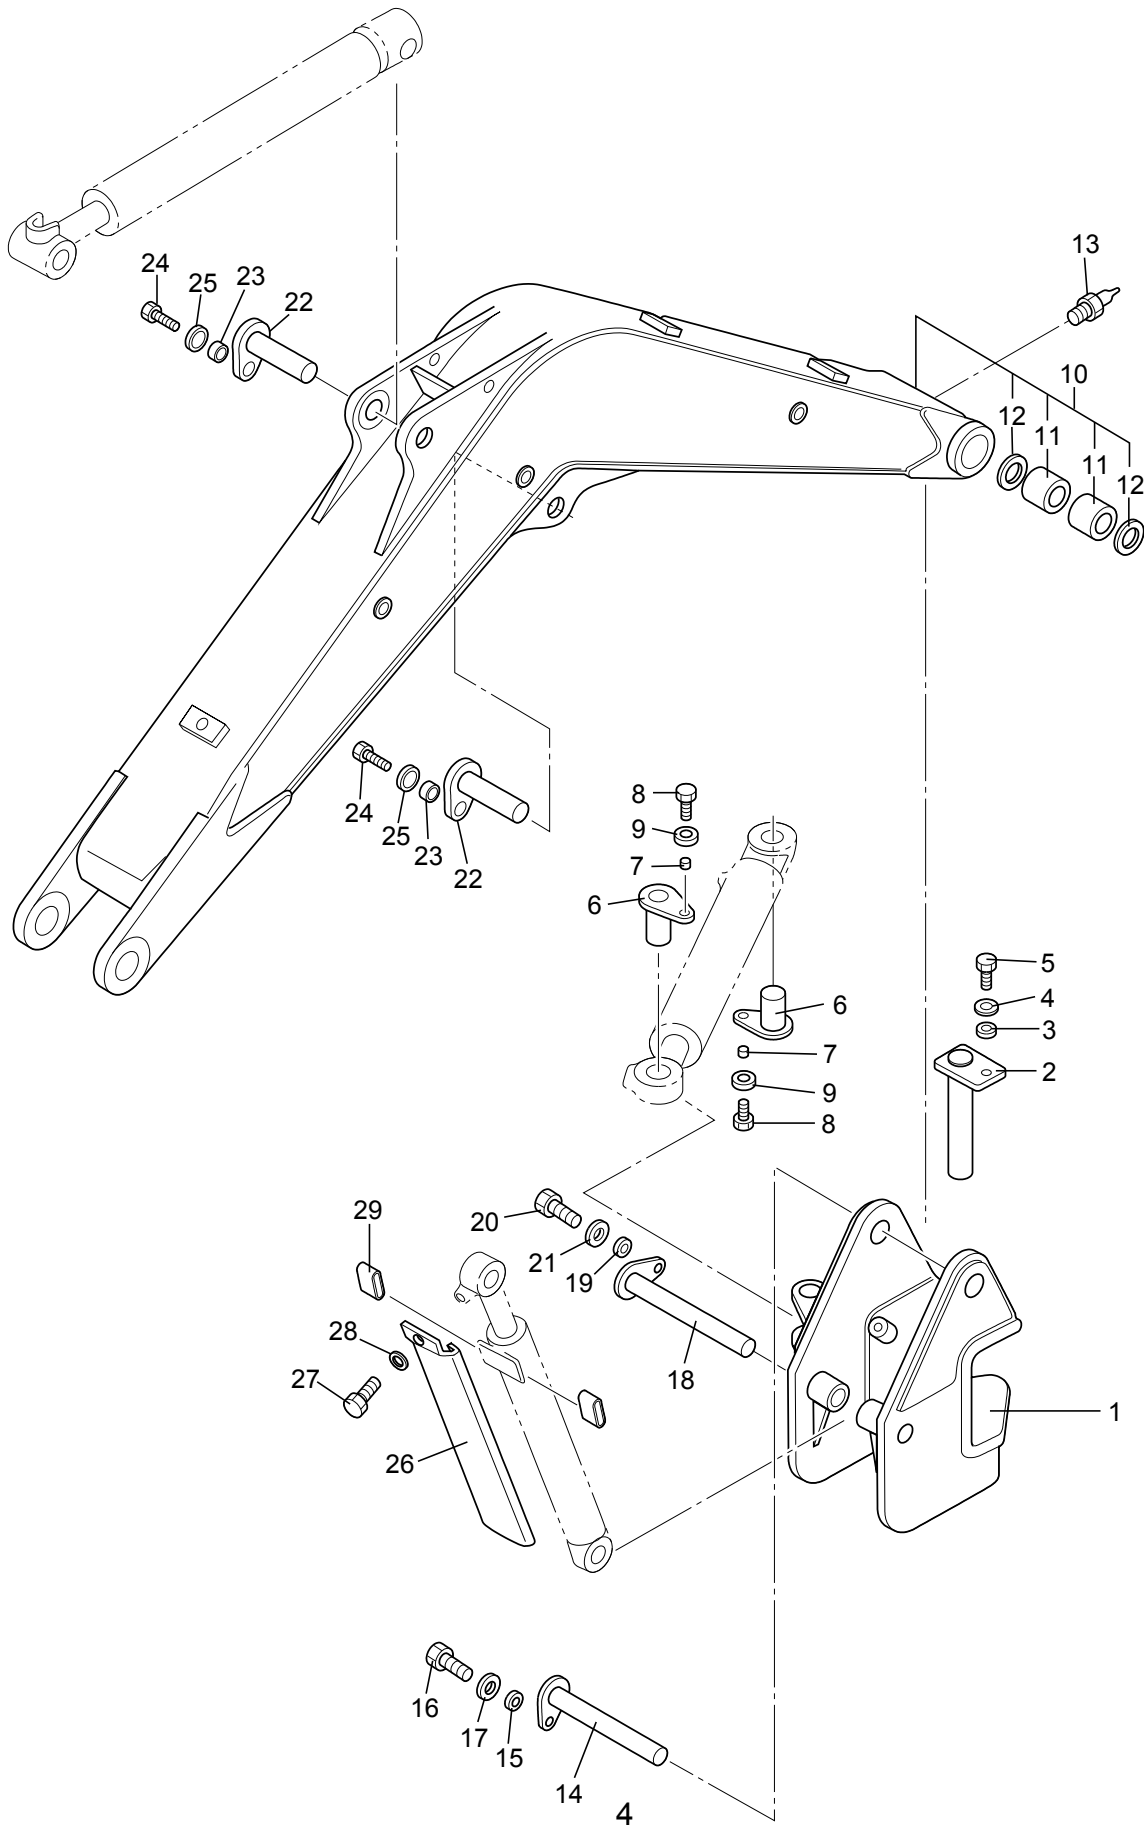

A030	CYLINDER HEAD		
A040	MAIN MOVING PARTS		
A050	TIMING PARTS		
A060	FUEL SUPPLY PARTS		
A070	FUEL INJECTION PUMP		
A080	NOZZLE & NOZZLE HOLDER		
A090	FUEL FILTER(A)		
A100	FUEL FILTER(B)		
A110	GOVERNOR PARTS		
A120	LUBRICATING PARTS		
A130	COOLING PARTS		
A150	INTAKE & EXHAUST PARTS		
A170	MUFFLER		
A180	ELECTRIC PARTS		2006. 7.31 REV.6G
A190	STARTER		
A200	ALTERNATOR		
A210	INSTRUMENT PARTS		
A220	REPAIR GASKET KIT		

Item	Part_No	IS	Ord	T	Description	Qty	Serial_No	ITC	Remark
27	XJDH-00069				BOLT	1			
28	XJDH-00280				WASHER	1			
29	XJDH-01524				TUBE-VINYL	2			

Item	Part_No	IS	Ord	T	Description	Qty	Serial_No	ITC	Remark
1	XJDH-04104				LEVER-DOZER	1			INC 2
2	XJDH-00320				.BUSHING	2			
3	XJDH-02890				NUT	1			
4	XJDH-01005				GRIP	1			
5	XJDH-04105				SHAFT	1			
6	XJDH-00057				BOLT	2			
7	XJDH-00278				WASHER	2			
8	XJDH-00057				BOLT	1			
9	XJDH-00264				WASHER	1			
10	XJDH-00022				BOLT	1			
11	XJDH-00027				BOLT	1			
12	XJDH-00184				NUT	2			
13	XJDH-04091				END-ROD	2			
14	XJDH-04106				WIRE-PUSH PULL	1			
15	XJDH-00182				NUT	2			
16	XJDH-01402				PIN	2			
17	XJDH-00253				WASHER	2			
18	XJDH-04092				PIN-SPLIT	2			