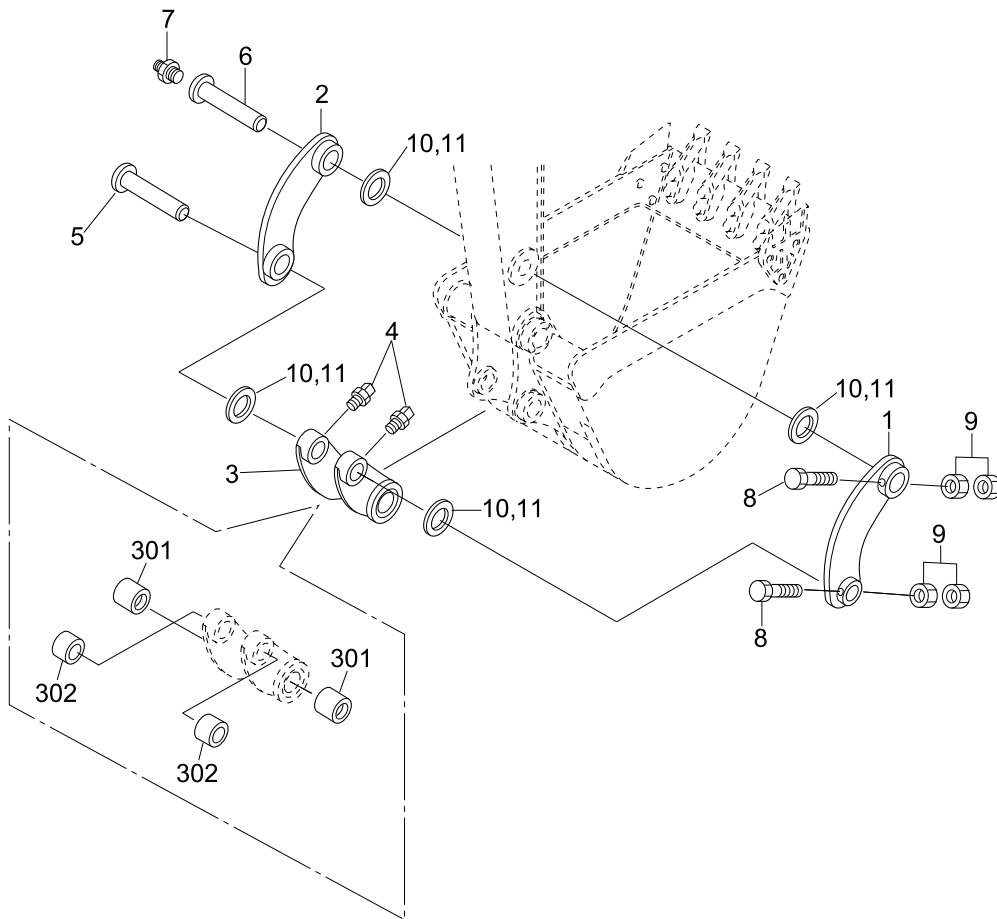

Item	Part_No	IS	Ord	T	Description	Qty	Serial_No	ITC	Remark
1	XJDH-01134				LINK ASSY(LH)-BUCKET	1			
2	XJDH-01135				LINK ASSY(RH)-BUCKET	1			
3	XJDH-01136				LINK ASSY-DUMP	1			
301	XJDH-01041				.BUSHING	2			
302	XJDH-01059				.BUSHING	2			
4	XJDH-00377				NIPPLE-GREASE 90	2			
5	XJDH-01042				PIN-BUCKET CYL ROD	1			
6	XJDH-01043				PIN-BUCKET LINK	1			
7	XJDH-00373				NIPPLE-GREASE	2			
8	XJDH-00064				BOLT	2			
9	XJDH-00175				NUT	4			
10	XJDH-01192				SHIM(A, 0.5T)	AR			
11	XJDH-01193				SHIM(B, 1.0T)	AR			

[Item List] - Print Date : 2022.07.23 02:07