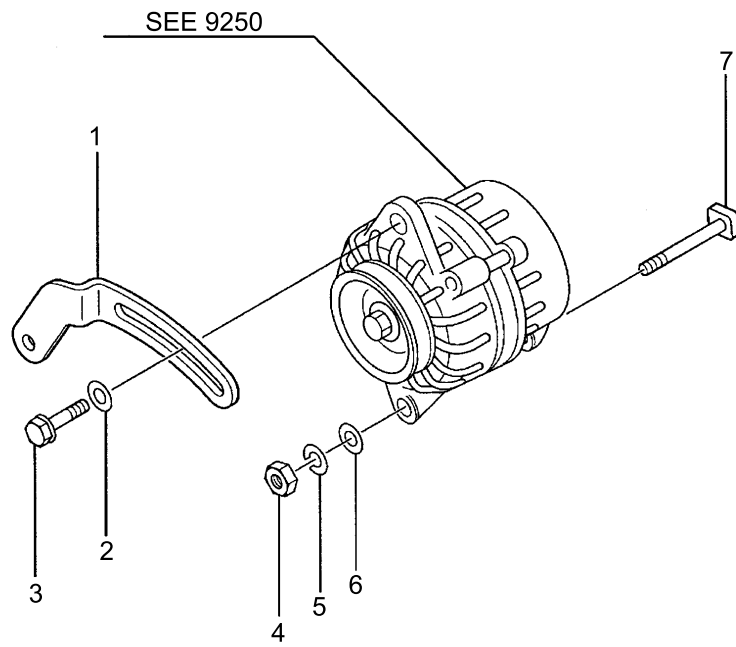

ALTERNATOR GENERAL

Item	Part_No	IS	Ord	T	Description	Qty	Serial_No	ITC	Remark
1	XJAF-01703				PLATE-ADJUSTING	1			
2	XJAF-01941				WASHER-PLAIN	1			
3	XJAF-01974				BOLT	1			
4	XJAF-01991				NUT	1			
5	XJAF-02003				WASHER SPRING	1			
6	XJAF-01999				WASHER PLAIN	1			
7	XJAF-01704				BOLT-ALTERNATOR	1			

[Item List] - Print Date : 2022.07.23 11:07