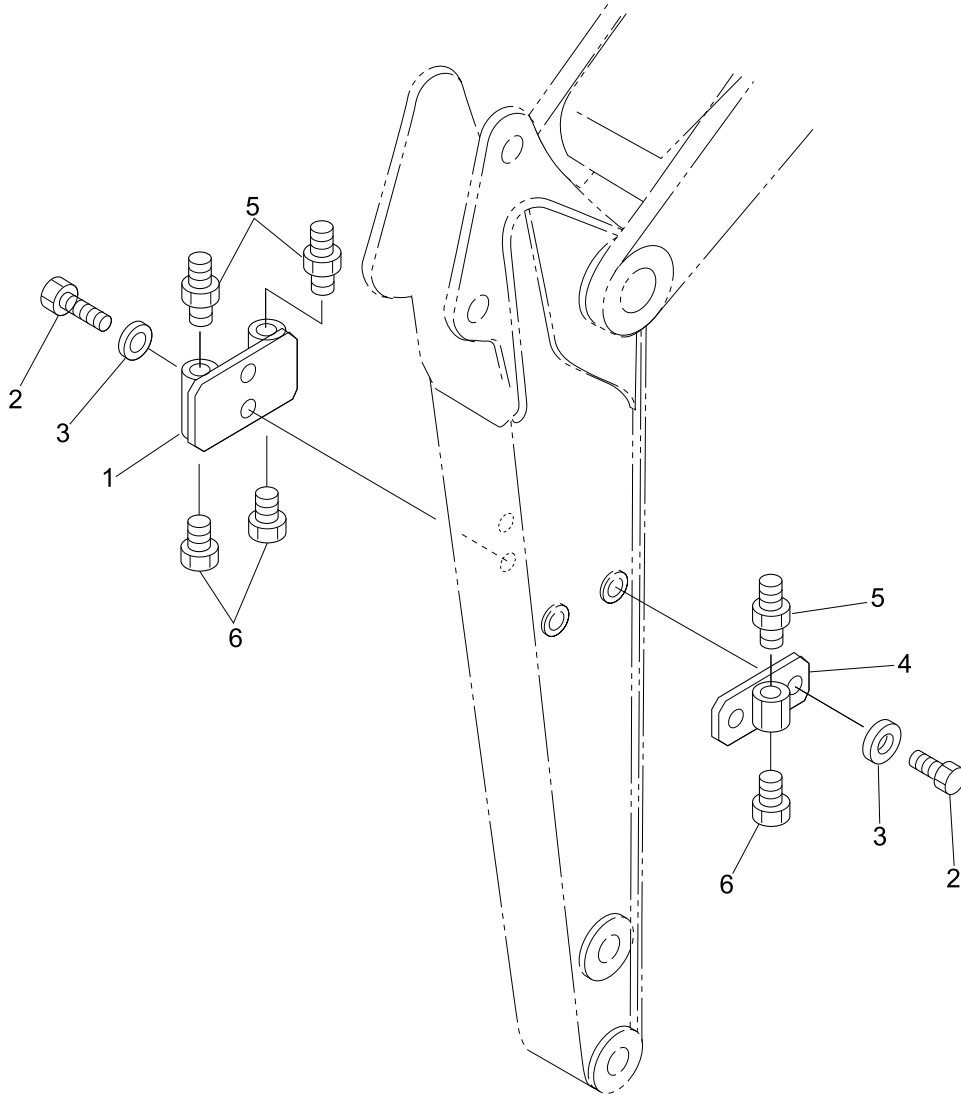

Item	Part_No	IS	Ord	T	Description	Qty	Serial_No	ITC	Remark
1	XJDH-01492				MANIFOLD(A)	1			
2	XJDH-00035				BOLT	4			
3	XJDH-00276				WASHER	4			
4	XJDH-01493				MANIFOLD(B)	1			
5	XJDH-00422				CONNECTOR	3			
6	XJDH-00385				PLUG	3			

[Item List] - Print Date : 2022.07.23 03:07