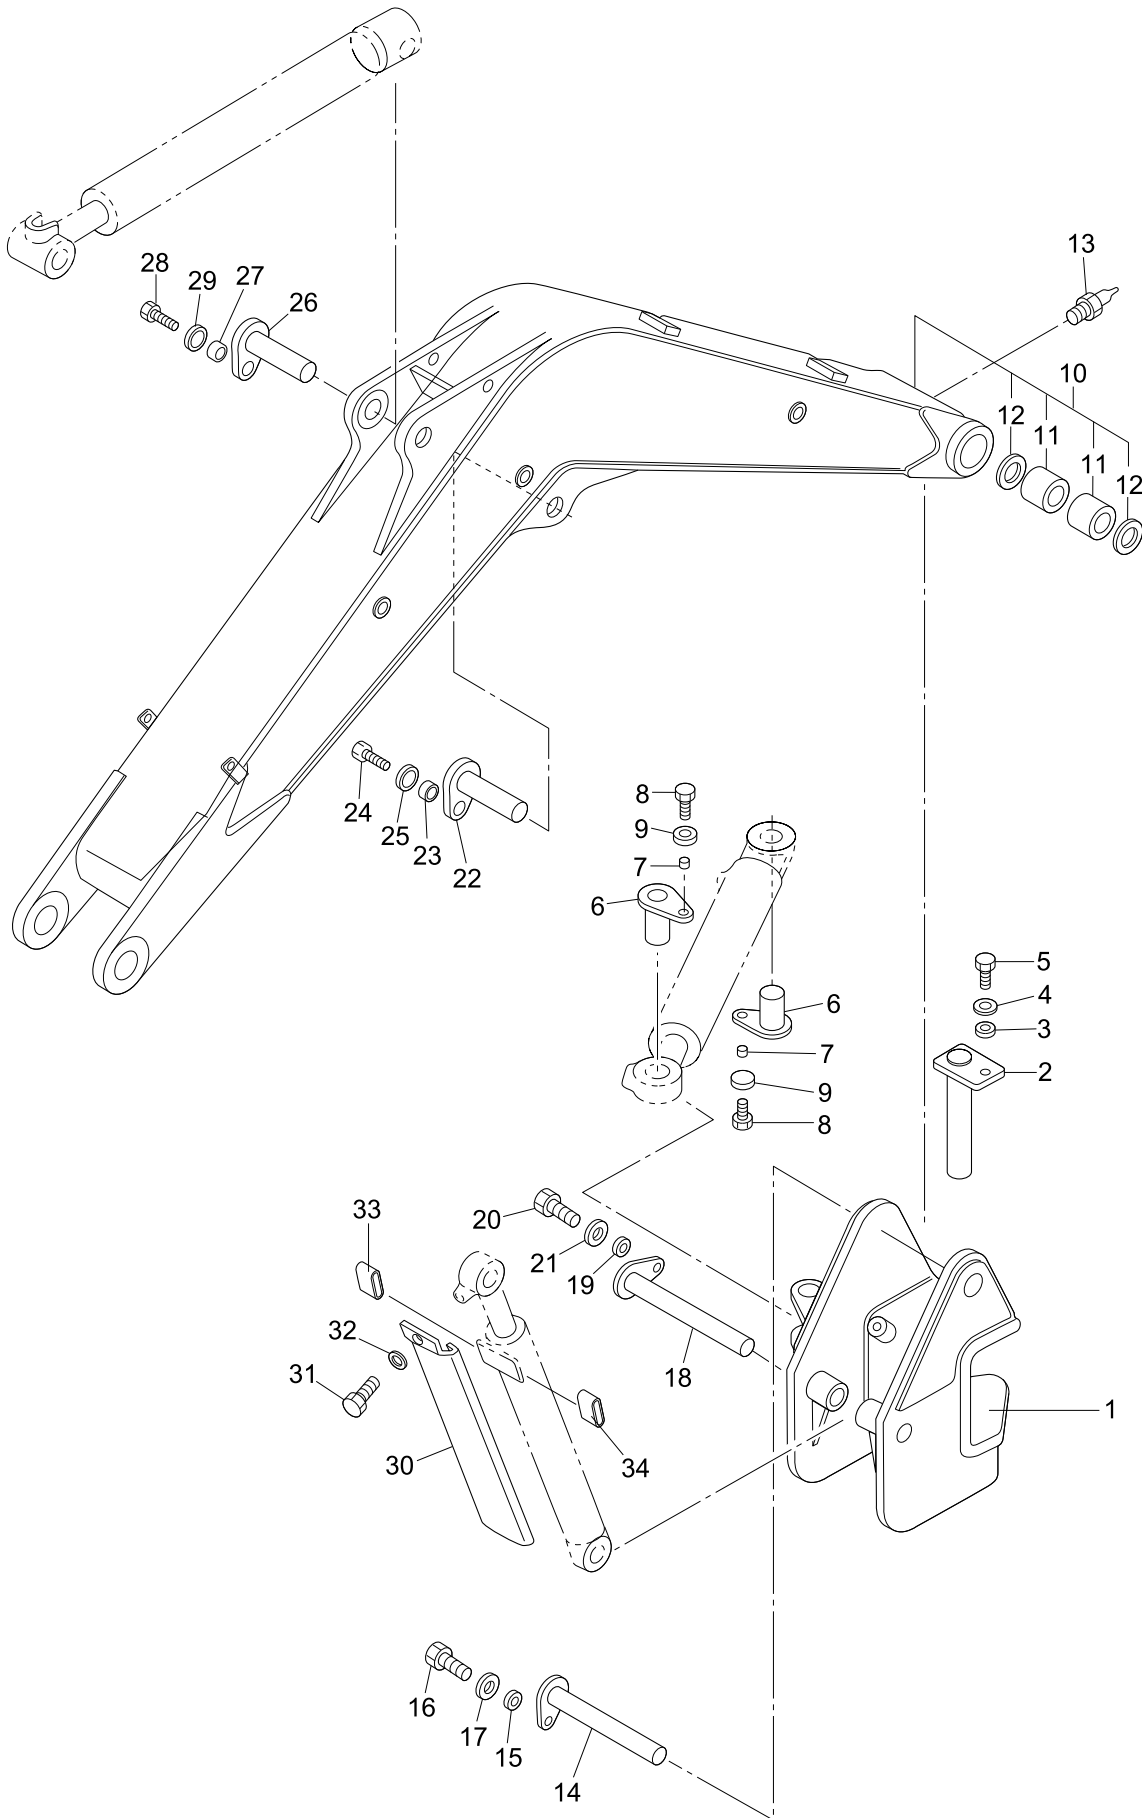

PARTS CATALOG

Crawler Excavator R15-7

Use the bookmarks for navigation inside the Parts book

Tech. Library <https://engine.od.ua>

HYUNDAI

Excavator R15-7

Page	Contents	Serial No	Revision_No
1	WORK EQUIPMENT		
1002	WORK EQUIPMENT 1		
1006	WORK EQUIPMENT 2		2006.11.30 REV.6L
2	UPPER FRAME		
2010	SWING FRAME		
2014	FLOOR PLATE		
2018	CONTROL SYSTEM 1		
2020	CONTROL SYSTEM 2		
2024	CONTROL SYSTEM 3		
2028	TANK UNIT		
2032	ENGINE COVER		
2036	CANOPY		
2040	TOOL BOX		
2042	CABIN		2009. 7.31 REV.9G
2046	DOOR(FRONT, SIDE)		
2050	CABIN PIPING		
3	LOWER MACHINE		
3054	TRACK FRAME 1		
3058	TRACK FRAME 2		
4	POWER UNIT		
4066	POWER UNIT 1		2006. 7.31 REV.6G
4074	POWER UNIT 2		2009. 2.28 REV.9B
4080	POWER UNIT 3		
5	HYDRAULIC PIPING		
5084	WORK EQUIPMENT PIPING		
5088	UPPER FRAME PIPING 1		
5090	UPPER FRAME PIPING 2		
5092	UPPER FRAME PIPING 3		
5094	UPPER FRAME PIPING 4		
5098	CHASSIS FRAME PIPING		
6	HYDRAULIC COMPONENT		
6102	CONTROL VALVE 1		
6104	CONTROL VALVE 2		
6106	BOOM CYLINDER		
6110	ARM CYLINDER		
6112	BUCKET CYLINDER		
6114	DOZER CYLINDER		
6116	SWING CYLINDER		
6118	SWIVEL JOINT		
6120	PUMP		
6122	DRIVE MOTOR		
6126	TURNING MOTOR		
6128	JOYSTICK VALVE		
6130	SOLENOID VALVE		
7	ELECTRIC SYSTEM		
7138	ELECTRIC SYSTEM		2006. 6.30 REV.6F
8	LABEL		
8144	LABEL(ENGLISH)		2009. 3.31 REV.9C
8145	LABEL(KOREAN)		2009. 3.31 REV.9C
8164	TOOLS		
9	OPTION		
9148	LONG ARM		
9150	PTO PIPING		
9152	TEST COUPLING		
9154	CUT OFF SWITCH		
9156	J/D LEVER PATTERN PIPING		
9160	CANOPY		
A	ENGINE BASE		
A010	CRANK CASE		

A020	OIL PAN & GEAR CASE		
A030	CYLINDER HEAD		
A040	MAIN MOVING PARTS		
A050	TIMING PARTS		
A060	FUEL SUPPLY PARTS		
A070	FUEL INJECTION PUMP		
A080	NOZZLE & NOZZLE HOLDER		
A090	FUEL FILTER(A)		
A100	FUEL FILTER(B)		
A110	GOVERNOR PARTS		
A120	LUBRICATING PARTS		
A130	COOLING PARTS		
A150	INTAKE & EXHAUST PARTS		
A170	MUFFLER		
A180	ELECTRIC PARTS		2006. 7.31 REV.6G
A190	STARTER		
A200	ALTERNATOR		
A210	INSTRUMENT PARTS		
A220	REPAIR GASKET KIT		