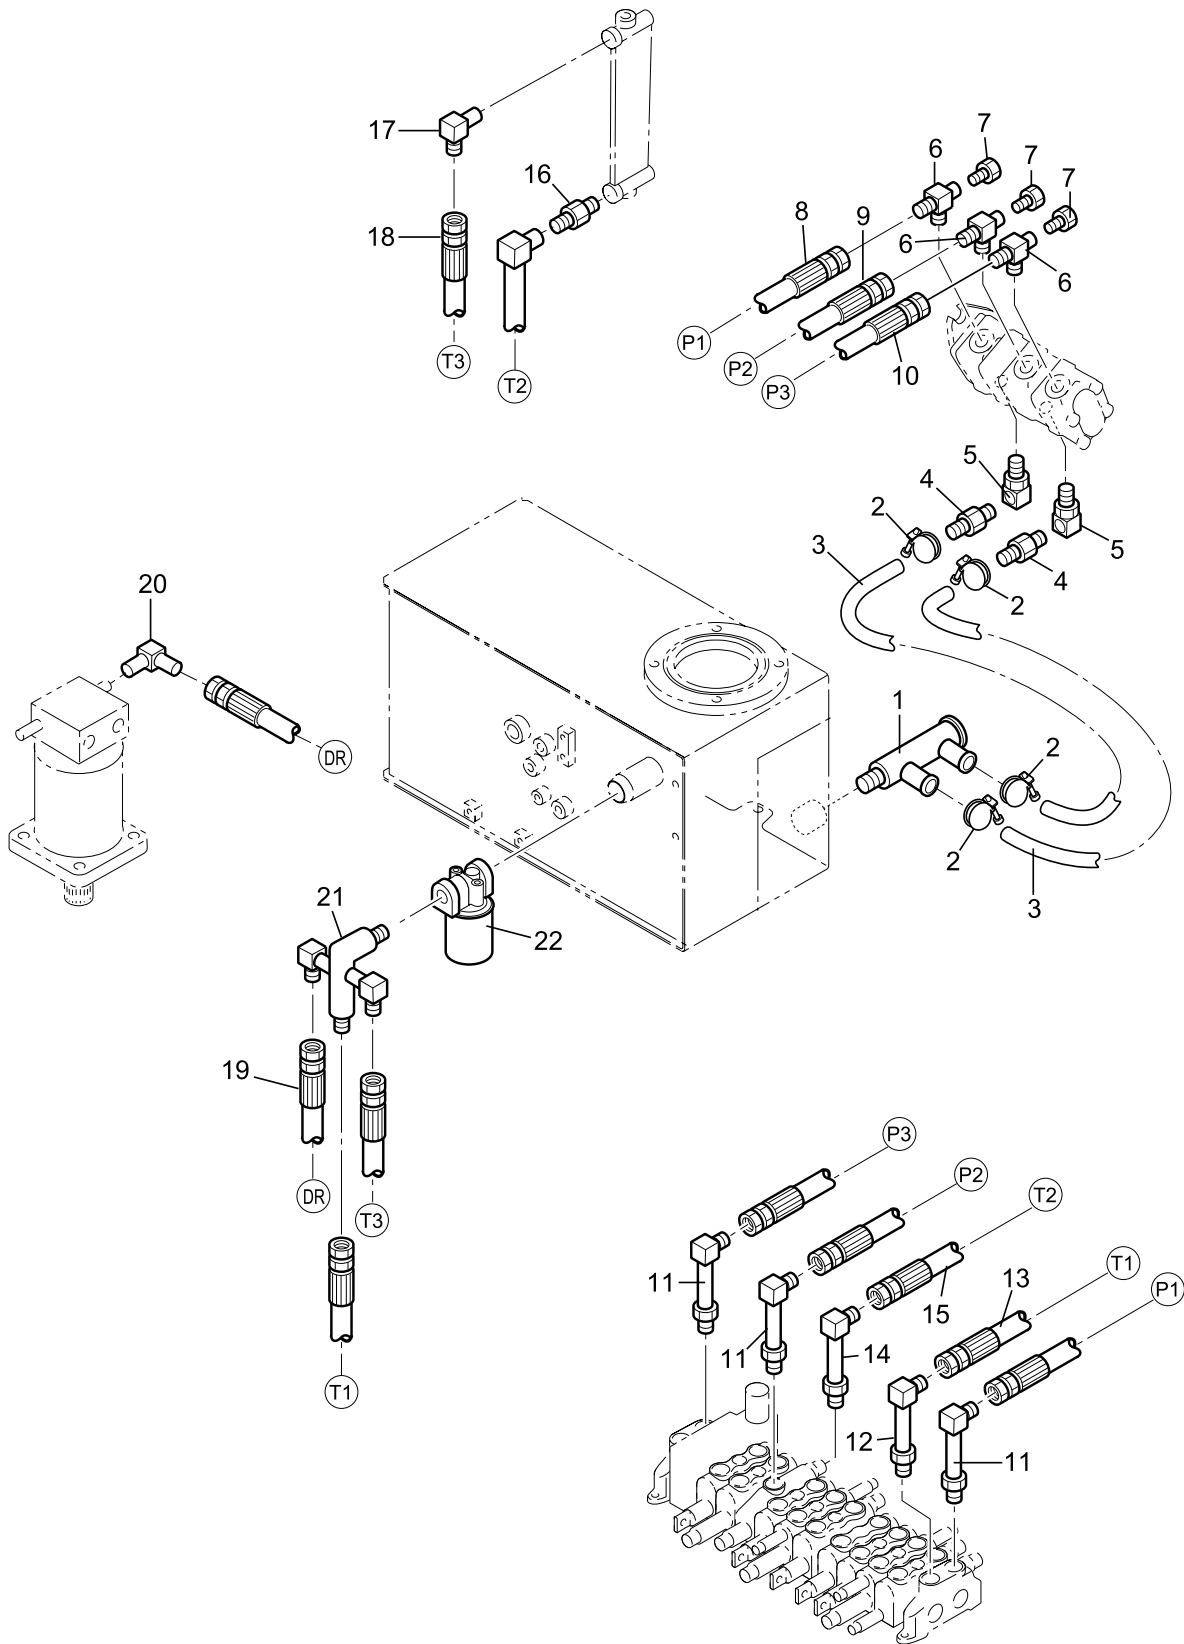

Item	Part_No	IS	Ord	T	Description	Qty	Serial_No	ITC	Remark
1	XJDH-01434				PIPE ASSY	1			
2	XJDH-00525				BAND	4			
3	XJDH-02945				HOSE	2			
4	XJDH-02938				NIPPLE-HOSE	2			
5	XJDH-02937				ELBOW-STREET 90	2			
6	XJDH-01433				TEE	3			
7	XJDH-02925				PLUG	3			
8	XJDH-02966				HOSE(P1)	1			
9	XJDH-02965				HOSE(P2)	1			
10	XJDH-02963				HOSE(P3)	1			
11	XJDH-02935				ELBOW-HOSE 90	3			
12	XJDH-00485				ADAPTER-90,LONG,O-RING	1			
13	XJDH-01321				HOSE(T1)	1			
14	XJDH-02931				ELBOW 90	1			
15	XJDH-01322				HOSE(T2)	1			
16	XJDH-00419				NIPPLE-HOSE	1			
17	XJDH-02930				ELBOW 90	1			
18	XJDH-02975				HOSE(T3)	1			
19	XJDH-01323				HOSE(DR)	1			
20	XJDH-00472				ELBOW-MALE 90	1			
21	XJDH-01437				MANIFOLD ASSY	1			
22	XJDH-01443				FILTER-LINE	1			

[Item List] - Print Date : 2022.07.22 16:07