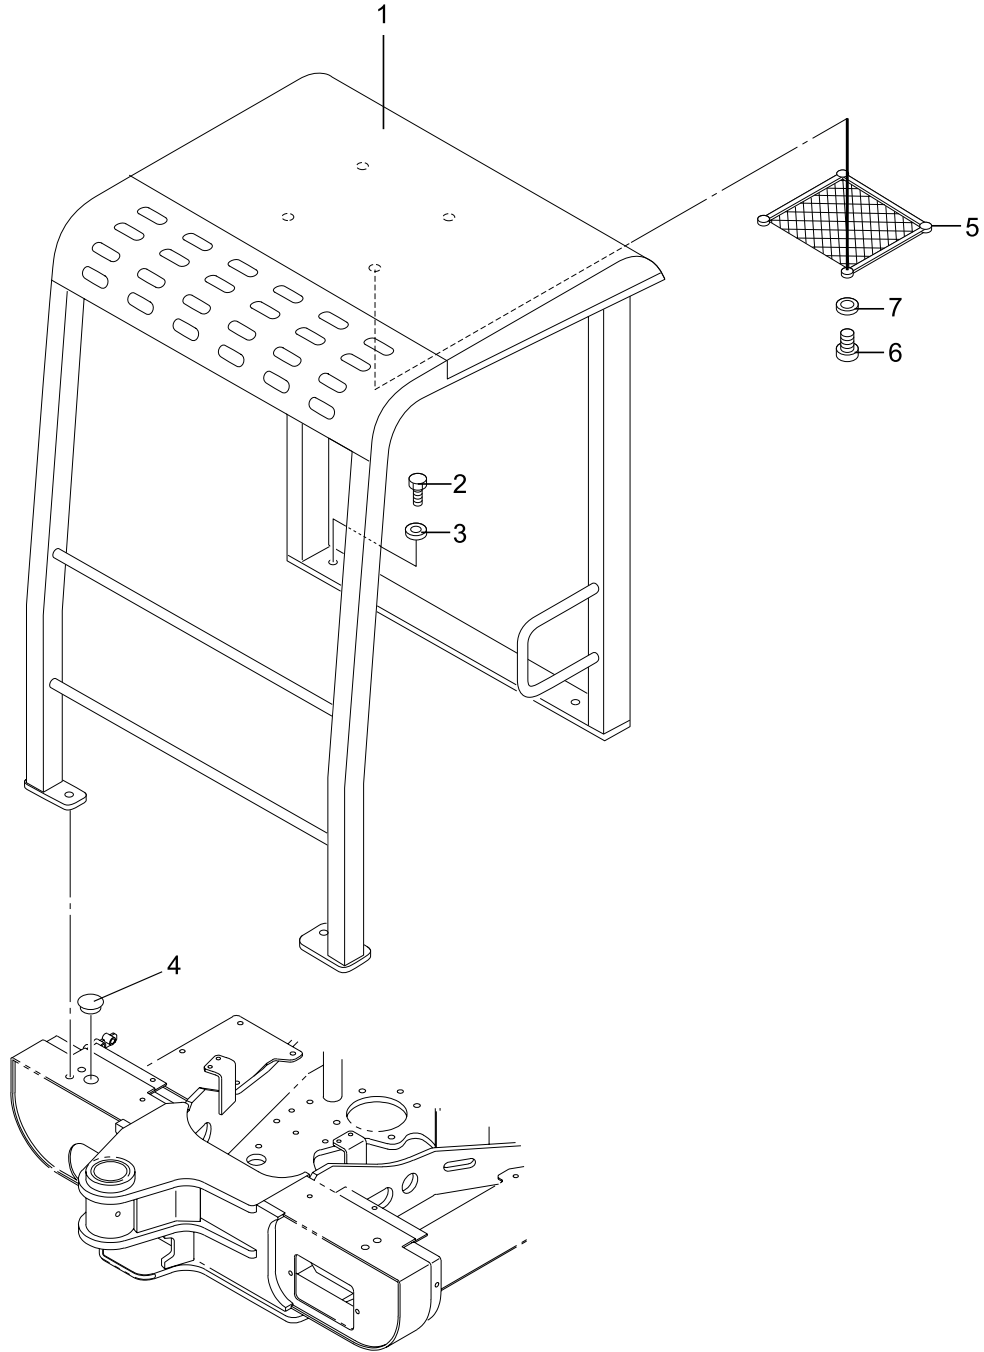

Item	Part_No	IS	Ord	T	Description	Qty	Serial_No	ITC	Remark
1	XJDH-01296				ROOF	1			
2	XJDH-00154				BOLT	4			
3	XJDH-00280				WASHER	4			
4	XJDH-00726				BUSHING-RUBBER	2			
5	XJDH-03052				POCKET NET	1			
6	XJDH-02898				SCREW-PANHEAD	4			
7	XJDH-00251				WASHER	4			

[Item List] - Print Date : 2022.07.22 16:07